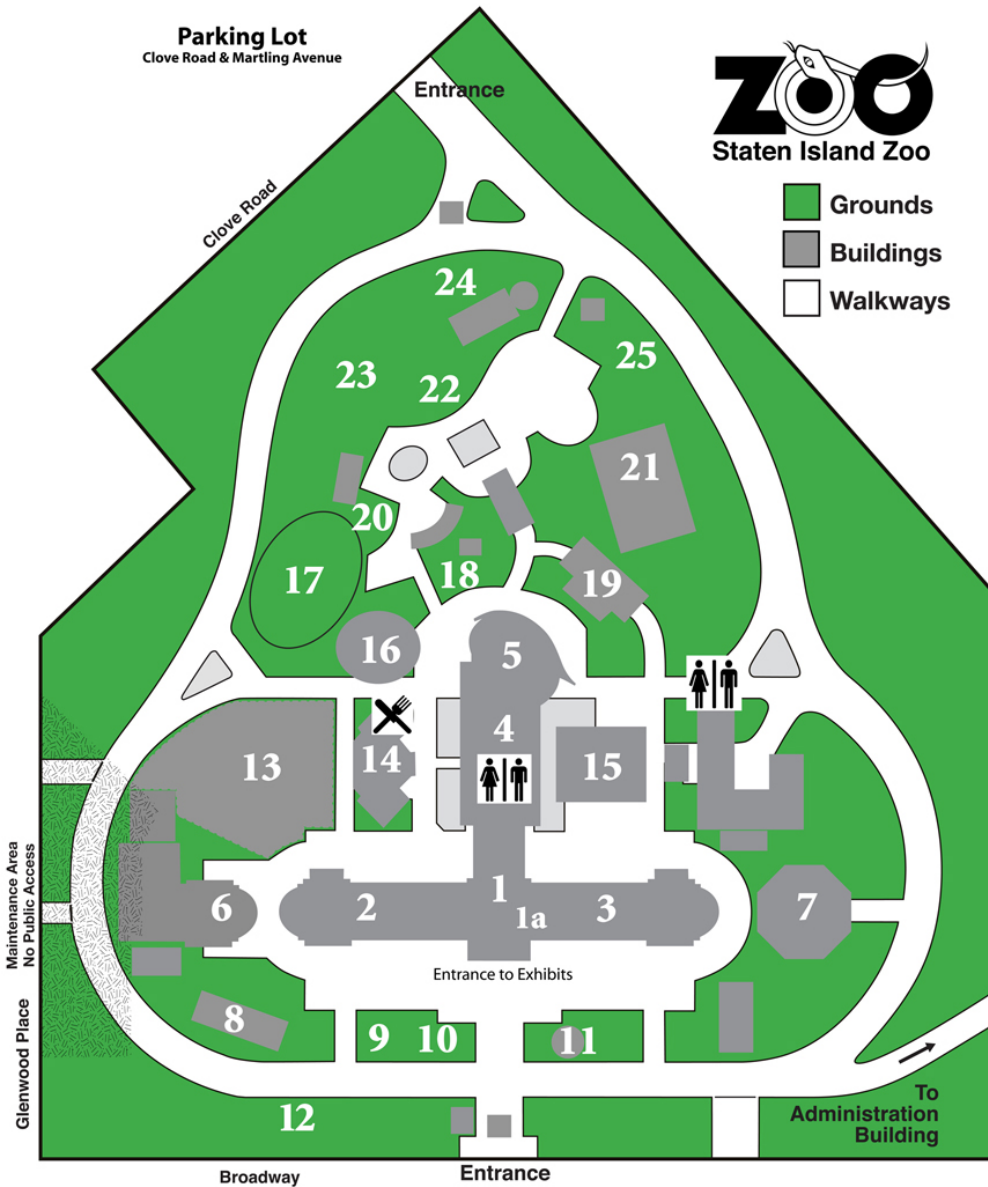

Map of The Zoo Grounds

Welcome to the Staten Island Zoo

- Grounds
- Buildings
- Walkways

1. Aquarium
 - 1a. Main Office (Lost & Found)
Staircase to Education Classroom
2. Africa Wing
3. Tropical Forest Wing
4. Auditorium (Downstairs)
Education Classroom
5. Reptile Wing
6. Animal Nursery
7. Picnic Pavilion
8. Foxes
9. Birds of Prey
10. Birds of Prey
11. Birds of Prey
12. Children's Play Sculpture
13. Amur Leopard Habitat
14. Zoo Café & Gift Shop
15. Events Tent
16. Conservation Carousel
17. Serengeti
18. Ostriches
19. Otters
20. Chuck's House & Weather
21. Horse Barn
22. Children's Center
23. Cassowary
24. Australia - Kangaroos & Koalas
25. Kids Korral