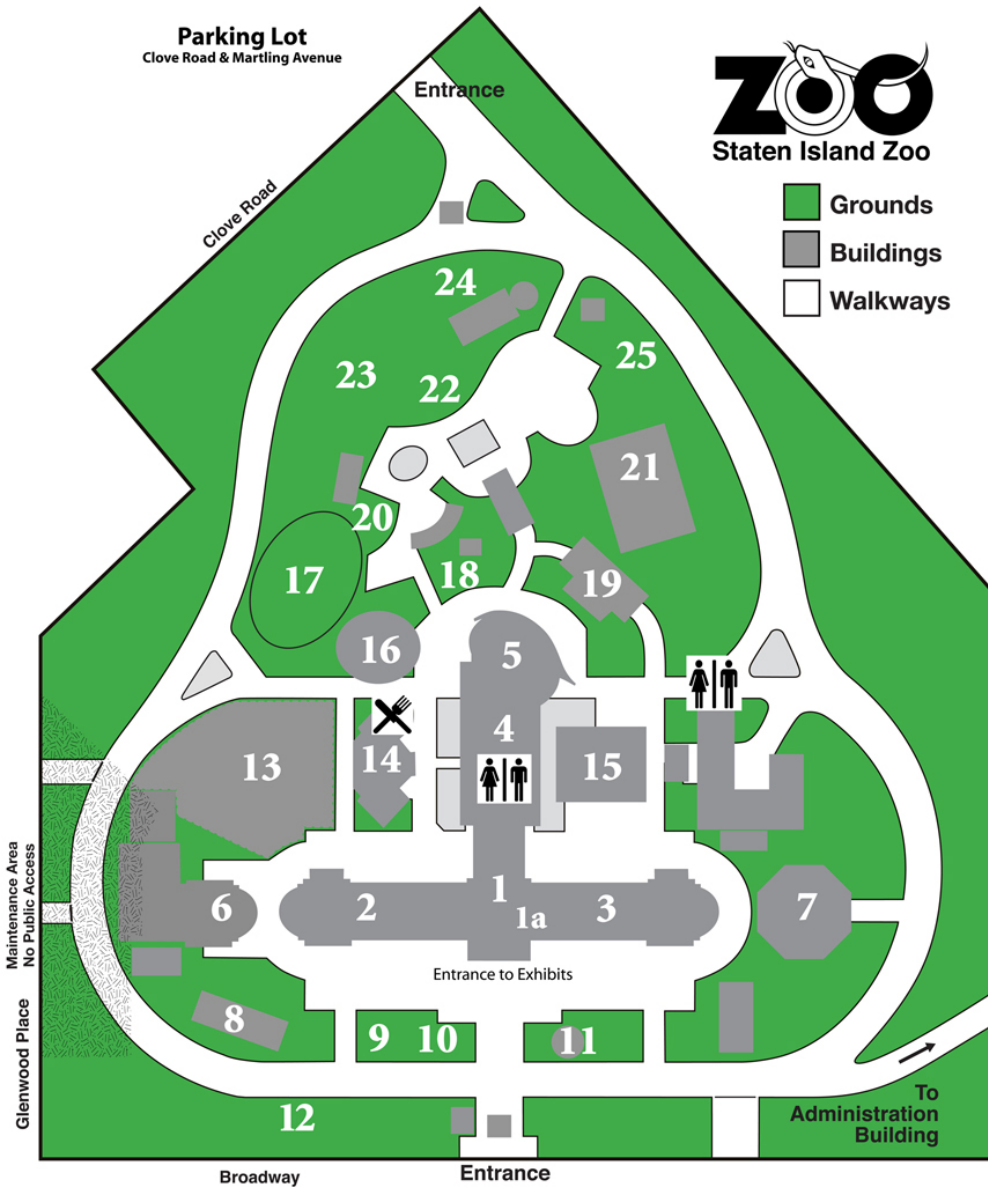

Map of The Zoo Grounds

Welcome to the Staten Island Zoo

1. Aquarium
- 1a. Main Office (Lost & Found)
Staircase to Education Classroom
2. Africa Wing
3. Tropical Forest Wing
4. Auditorium (Downstairs)
Education Classroom
5. Reptile Wing
6. Animal Nursery
7. Picnic Pavilion
8. Foxes
9. Birds of Prey
10. Birds of Prey
11. Birds of Prey
12. Children's Play Sculpture
13. Amur Leopard Habitat
14. Zoo Café & Gift Shop
15. Events Tent
16. Conservation Carousel
17. Serengeti
18. Ostriches
19. Otters
20. Chuck's House & Weather
21. Horse Barn
22. Children's Center
23. Cassowary
24. Australia - Kangaroos & Koalas
25. Kids Korral