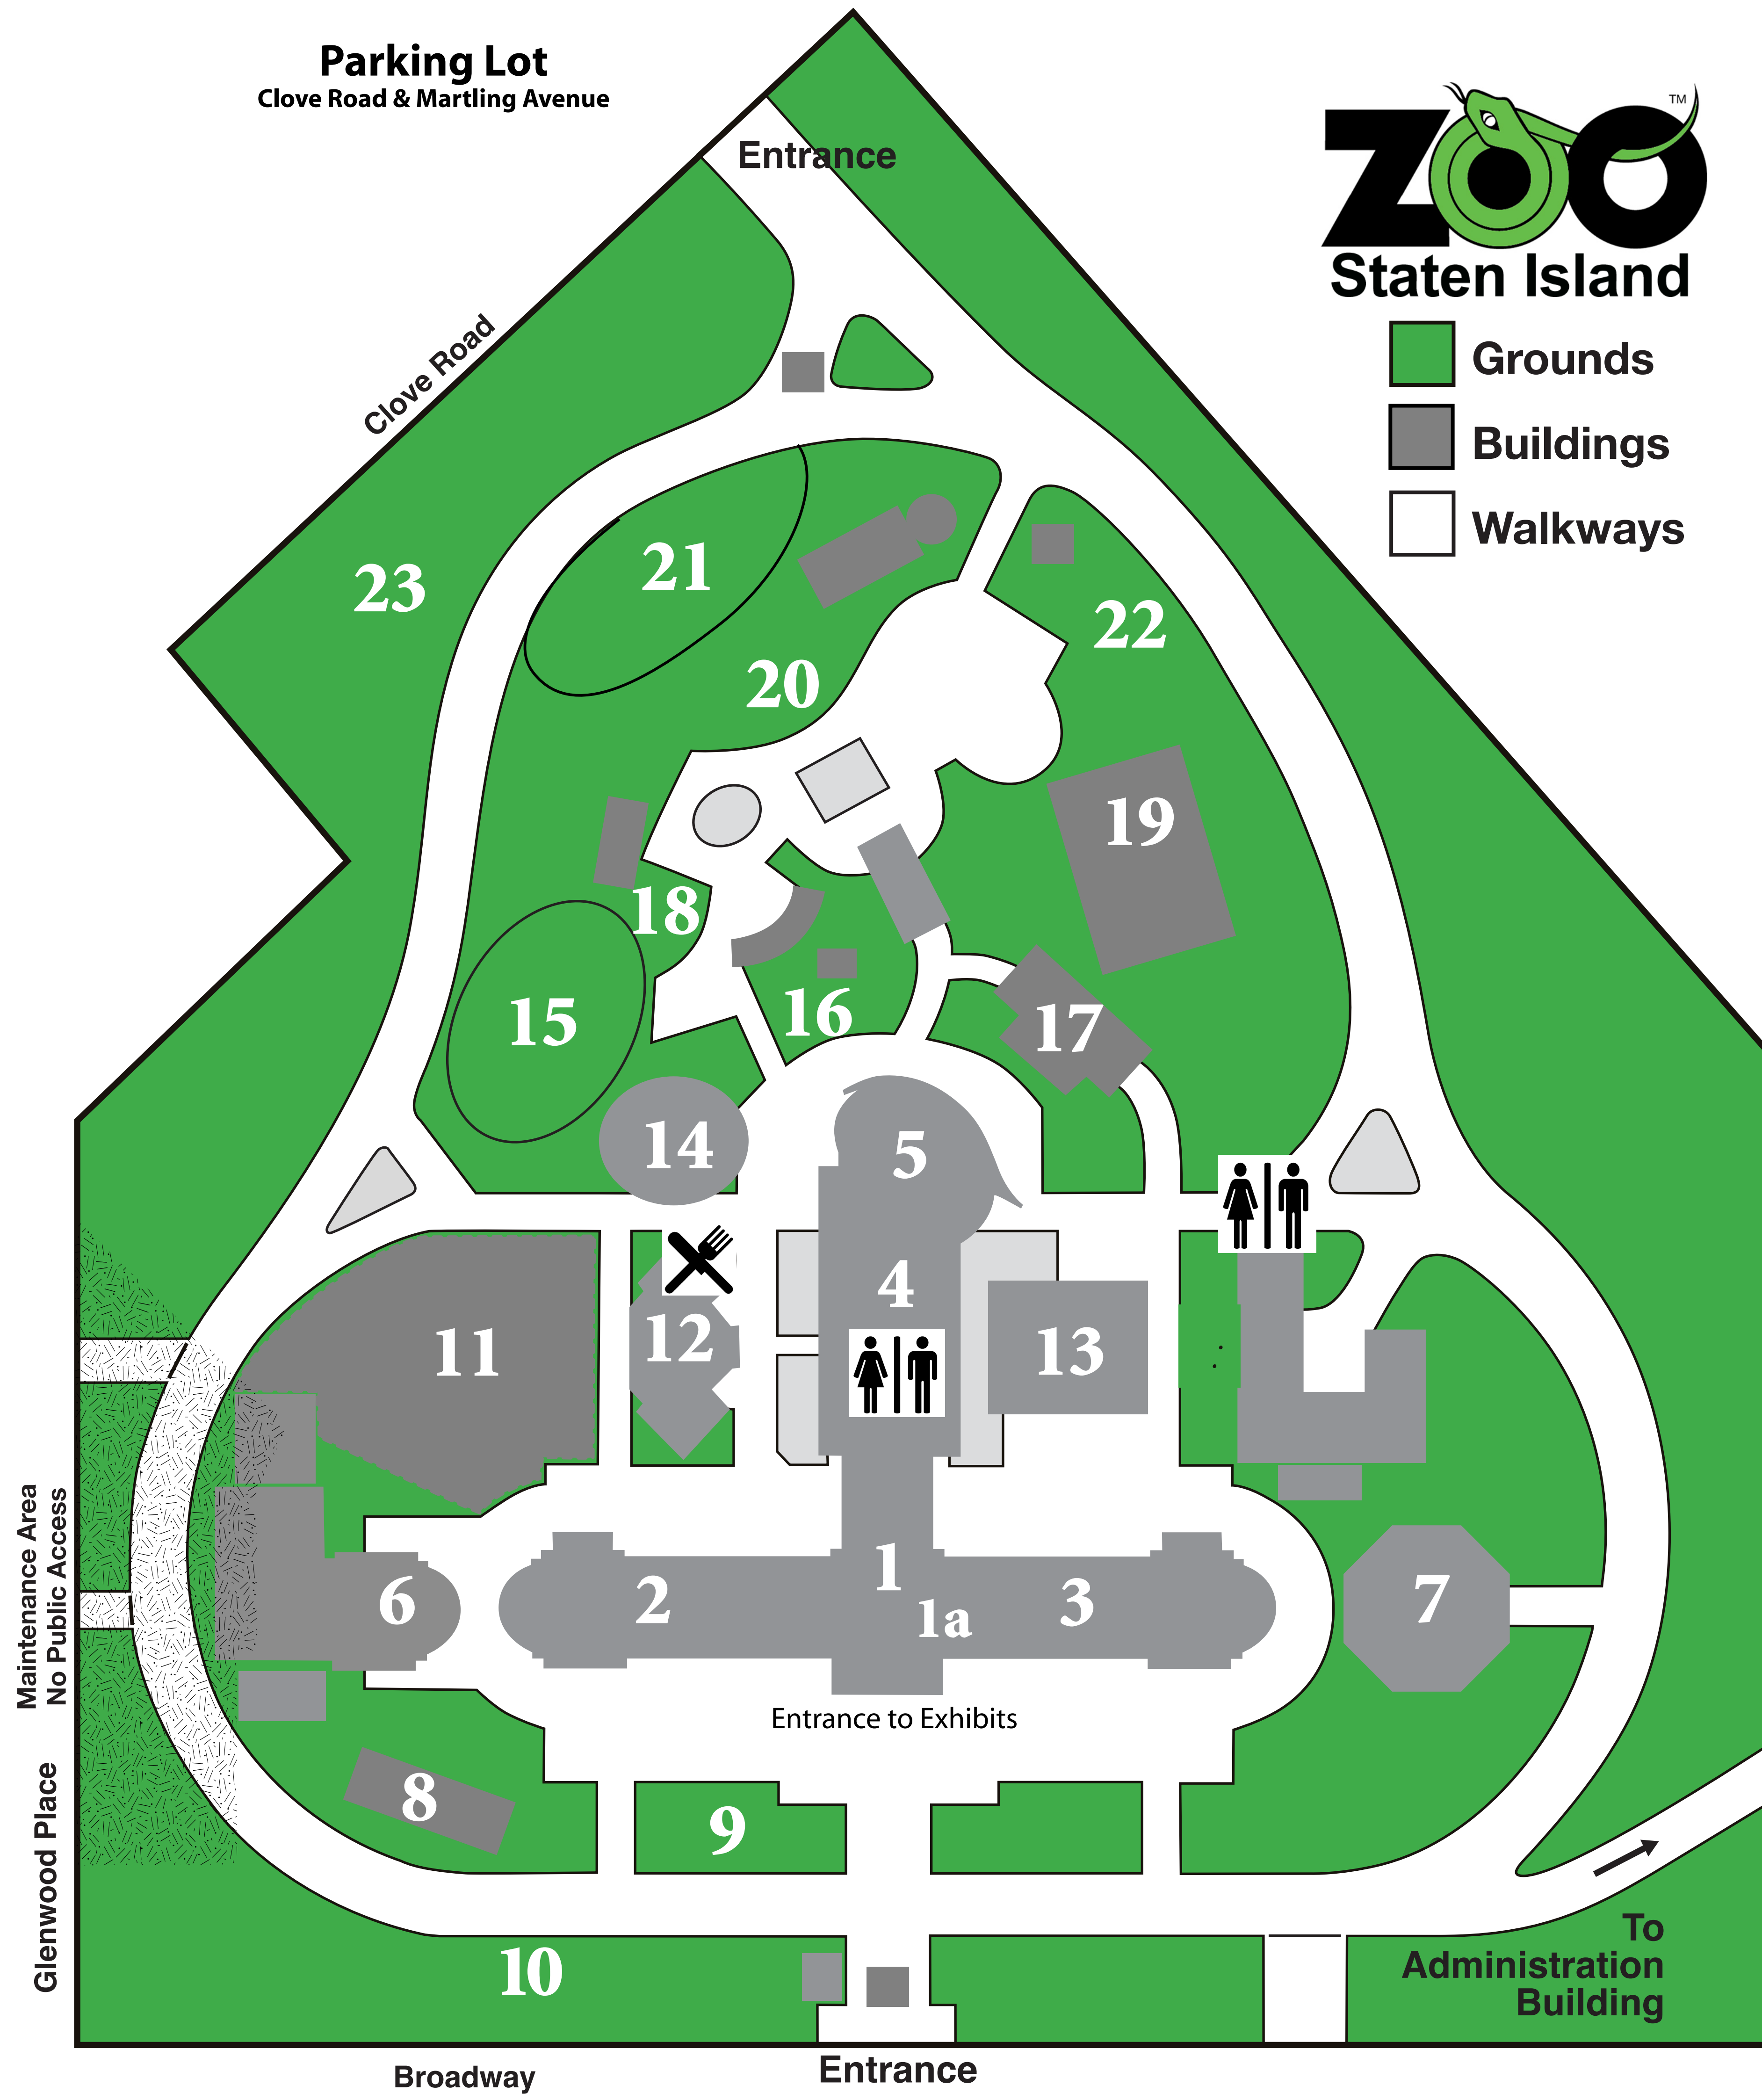

Welcome to the Staten Island Zoo

1. Aquarium
- 1a. Staircase to Education Department
2. Africa Wing
3. Tropical Forest Wing
4. Auditorium (Downstairs)
Education Classroom
5. Reptile Wing
6. Animal Hospital
7. Picnic Pavilion
8. Fox Exhibit
9. Outdoor Aviary
10. Temperate Forest Sculptures
11. Amur Leopard Habitat
12. Zoo Café & Gift Shop
13. Events Tent
14. Conservation Carousel
15. Sahara
16. Honey Bee Apiary
17. Otter Exhibit
18. Chuck's House & Weather Station
19. Horse Barn
20. Children's Center
21. Australia
22. Kids Korral
23. Dinosaur Sculptures